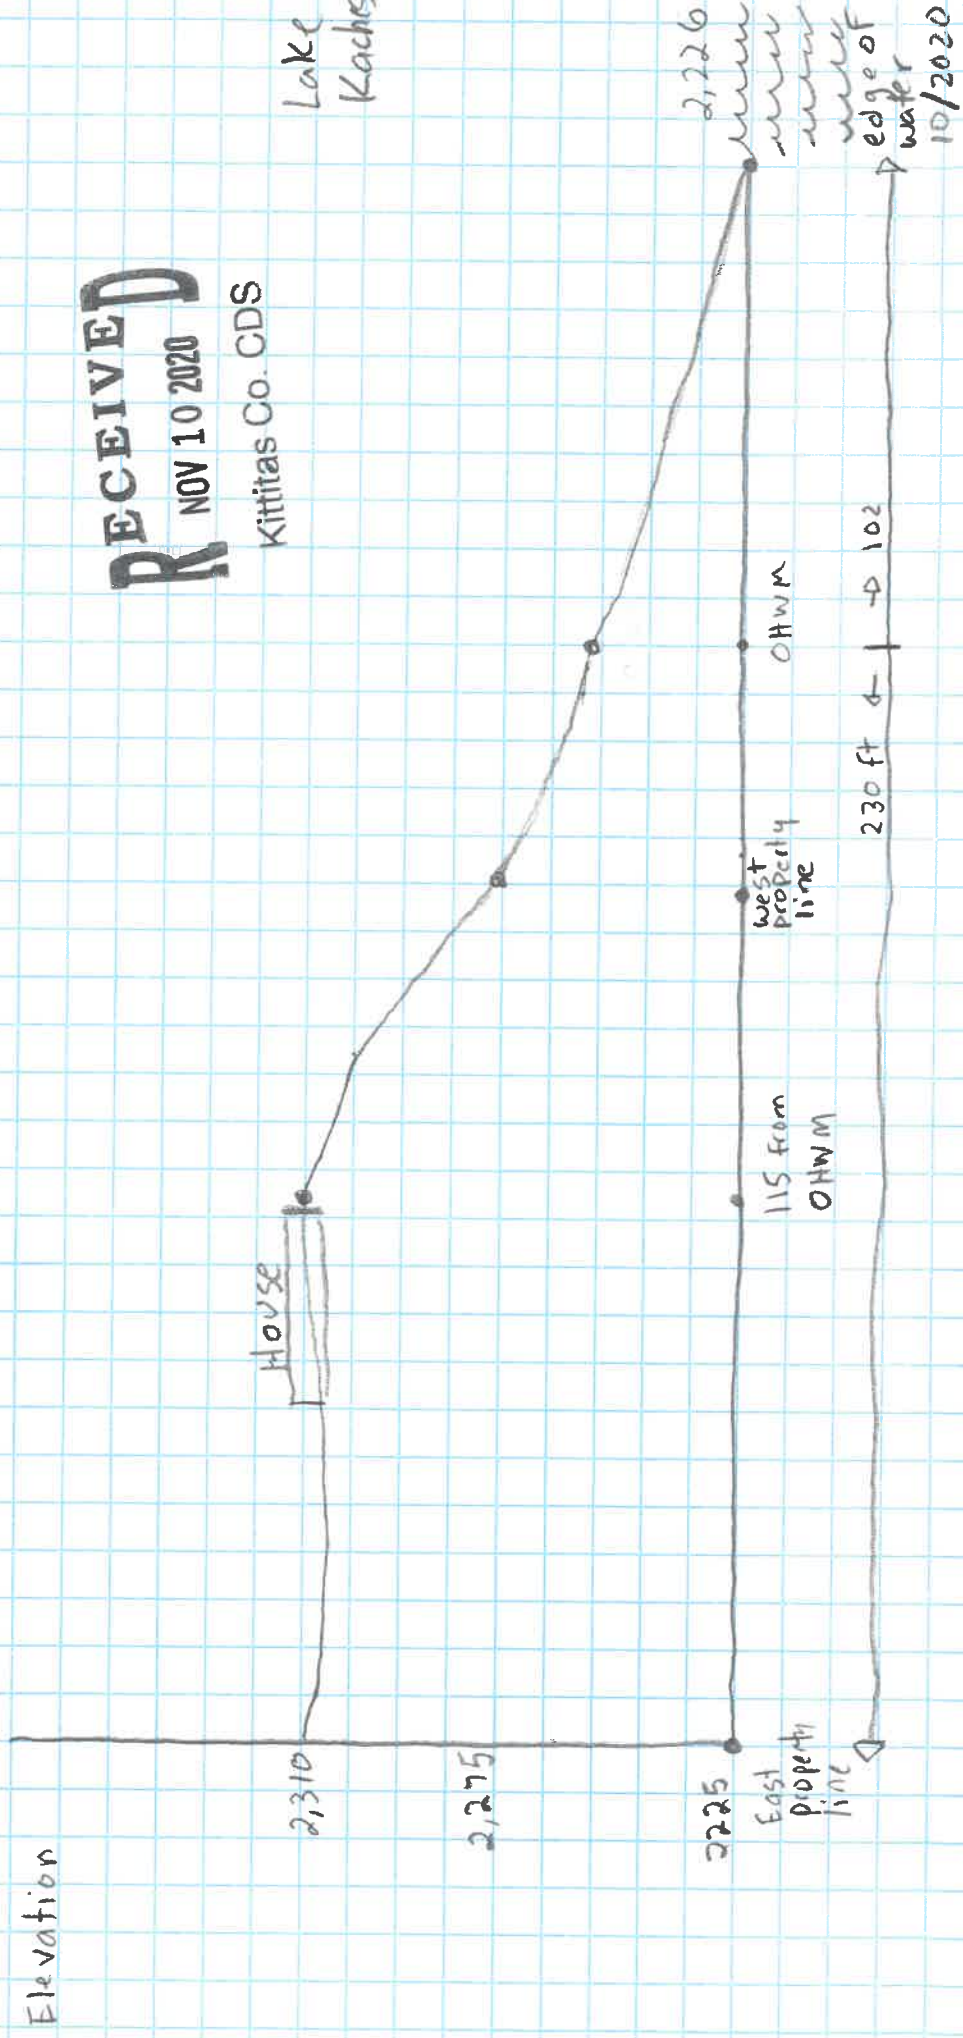

Each square is 10 ft.

RECEIVED
NOV 10 2020

Kittitas Co. CDS

Lake
Kaches

2,226
edge of
water
10/2020

OHWM

West
Property
line

115 from
OHWM

East
Property
line

230 ft ← → 102